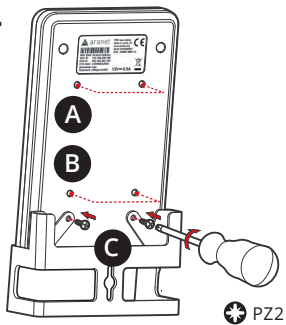

# Aranet PRO base station

Quick start guide

1.

2.

3.

4.

🕒 10 sec

5.a