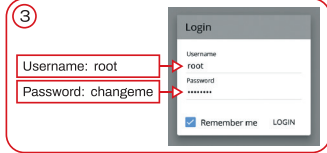

aranet

PRO base station
Made in Latvia, EU
www.aranet.com
M/N:TDSBWB01
S/N: 349681000113

WiFi SSID: Aranet-5e63aa
WiFi IP: 192.168.206.100
ETH IP: 192.168.205.100
ETH MAC: C49300A2592
Username: root
Password: nMbgvcwxM3

12V $\Rightarrow$ 0.5A

5.b

① 📶 WiFi SSID: Aranet-*****

② 🌐 URL: http://192.168.206.100