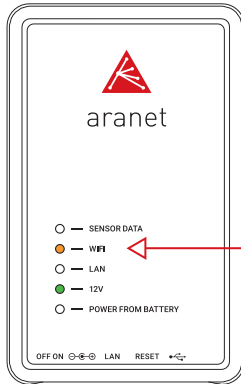

# Aranet PRO base station

Quick start guide

1.

2.

3.

4.

🕒 10 sec

5.a