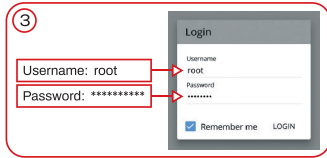

5.a

① 📶 WiFi SSID: Aranet-*****

② 🌐 URL: http://192.168.206.100