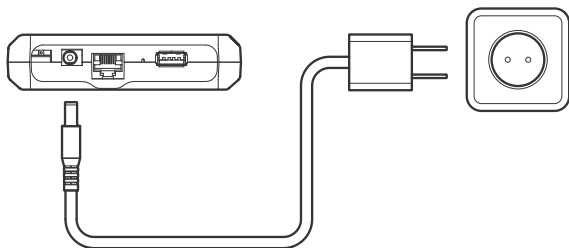

# Aranet PRO base station

Quick start guide

1.

2.

3.

4.

🕒 10 sec

5.a